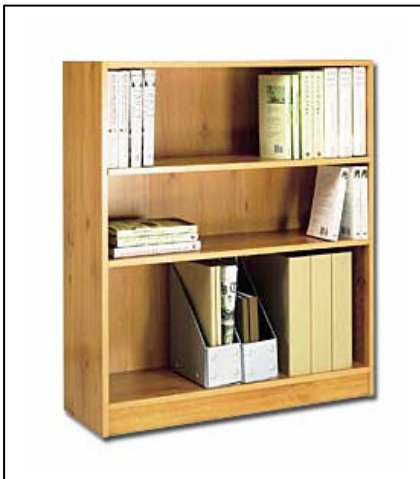

£10

The JCC Shelving/Filing Cabinet Catalogue

Prices do not include VAT

Washington Filing Cabinet.

Catalogue Number 621/0124

- Beech effect with heavy-duty edge protection.
- Metal bow handles.
- 3 lockable drawers.
- Metal drawer runners.
- Accepts foolscap and A4 files - not supplied.
- Mounted on easy glide feet.
- Assembled size (W) 42, (D) 78.5, (H) 72cm.
- Weight in excess of 20kg.
- Packed flat for home assembly.

£79

A4 2 Drawer Metal Filing Cabinet.

Catalogue Number 617/9227

- Silver effect.
- 2 lockable drawers on metal runners.
- Accepts A4 suspension files, not supplied.
- Assembled size (W) 39, (D) 42, (H) 68.5cm.
- Packed flat for home assembly.

£34

Tall/Wide Bookcase/Display Unit.

Catalogue Number 611/5755

- Antique pine effect.
- 4 adjustable shelves, 1 fixed and 1 base shelf.
- Size (W) 78, (D) 20, (H) 180cm.
- Weight in excess of 20kg.
- Packed flat for home assembly.

£24

Small Wide Extra Deep Bookcase.

Catalogue Number 610/6771

- Pine effect.
- 2 adjustable shelves and base shelf.
- Size (W) 78, (D) 29.5, (H) 91.5cm.
- Packed flat for home assembly.

£20

Small/Wide Bookcase - Silver.